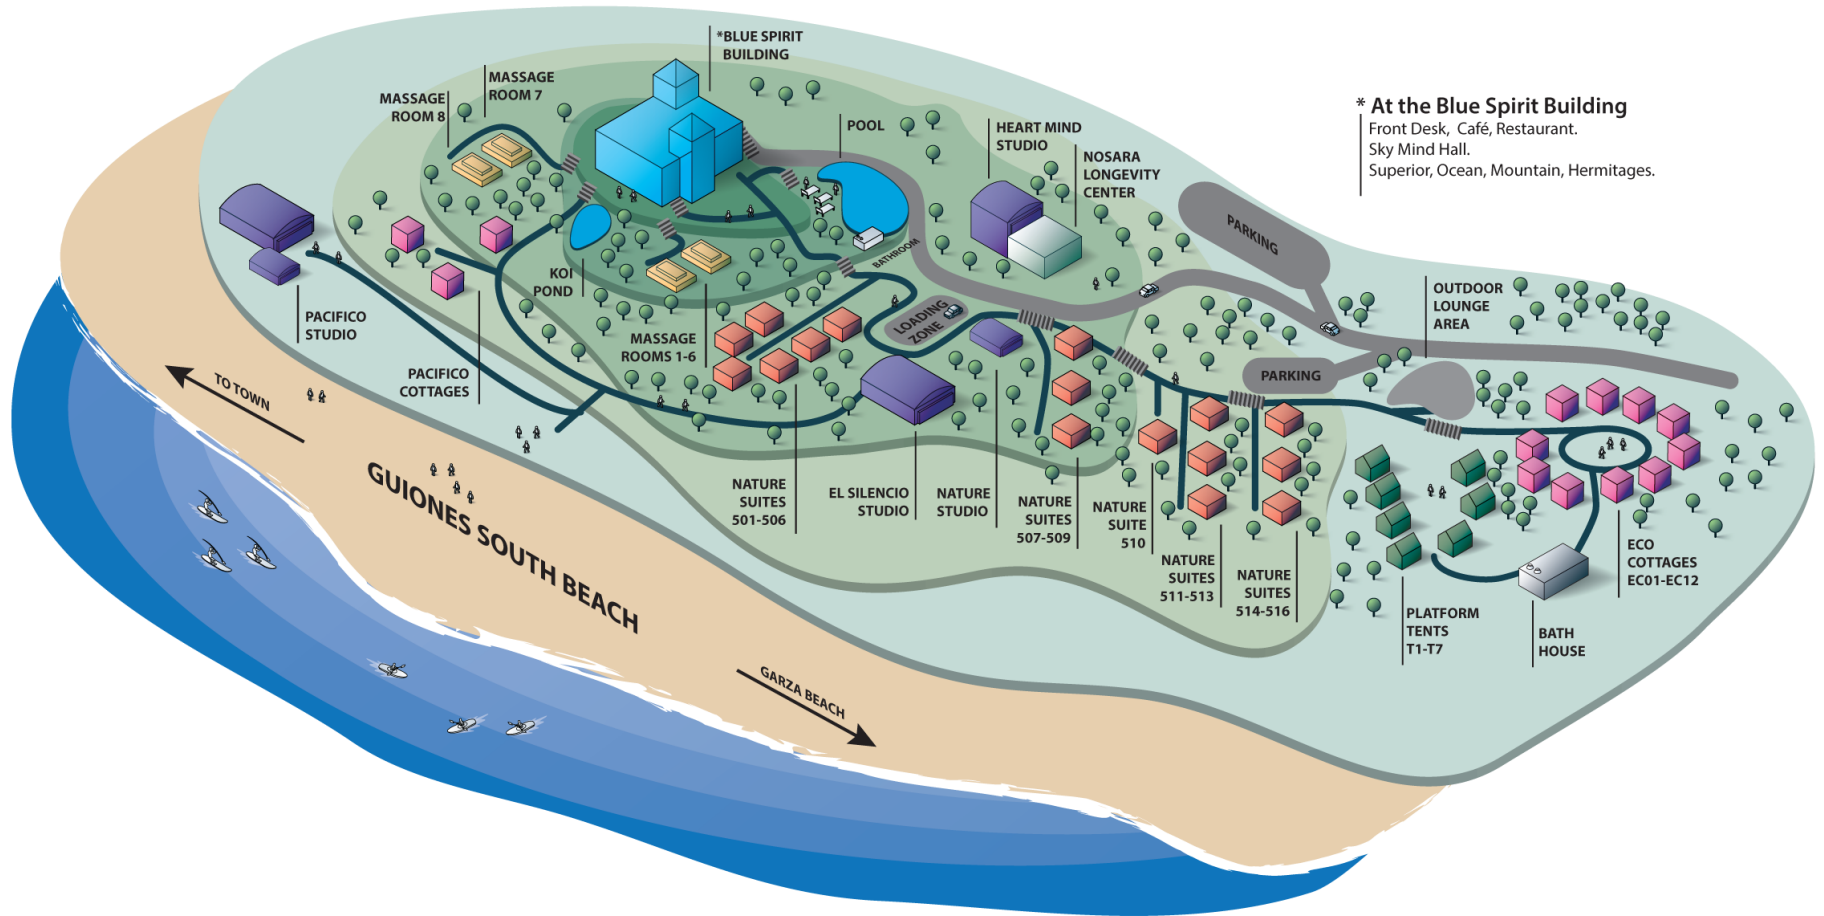

PROPERTY MAP

*** At the Blue Spirit Building**
 Front Desk, Café, Restaurant.
 Sky Mind Hall.
 Superior, Ocean, Mountain, Hermitages.

- | | | | |
|--|---|--|--|
|  Eco-Cottages |  Nature Suites |  LONGEVITY CENTER |  WALK PATHS |
|  Platform Tents |  Message Rooms |  STUDIOS |  MAIN ROAD |